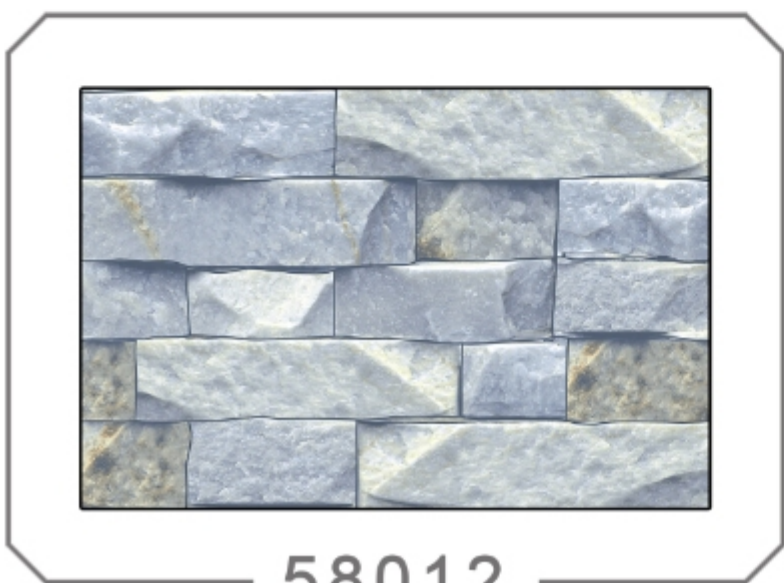

300X450 MM
MATT FINISH

58012