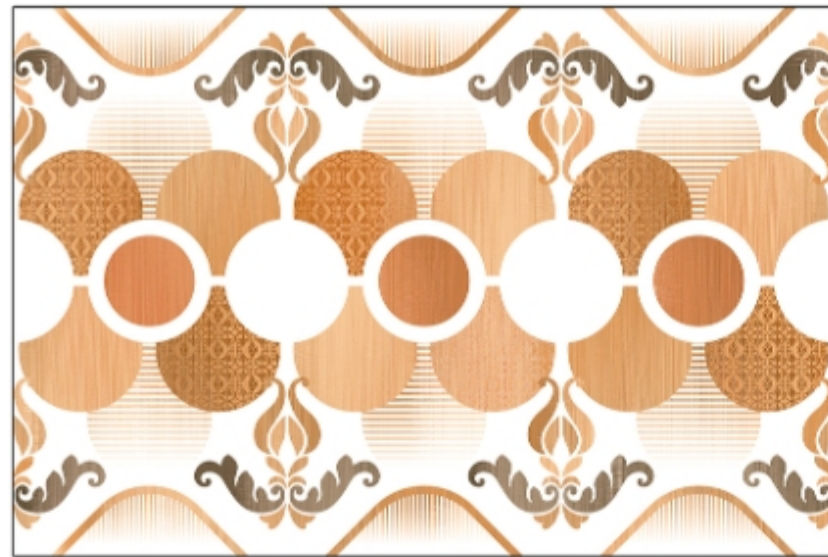

Glossy Finish

digital wall tiles

30x
45cm

DECOR 15