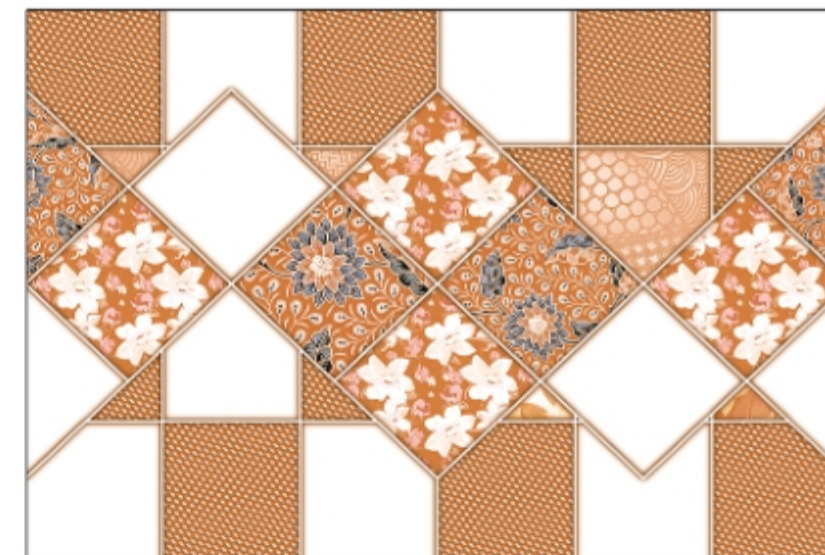

Glossy Finish

digital wall tiles

30x
45cm

DECOR 4