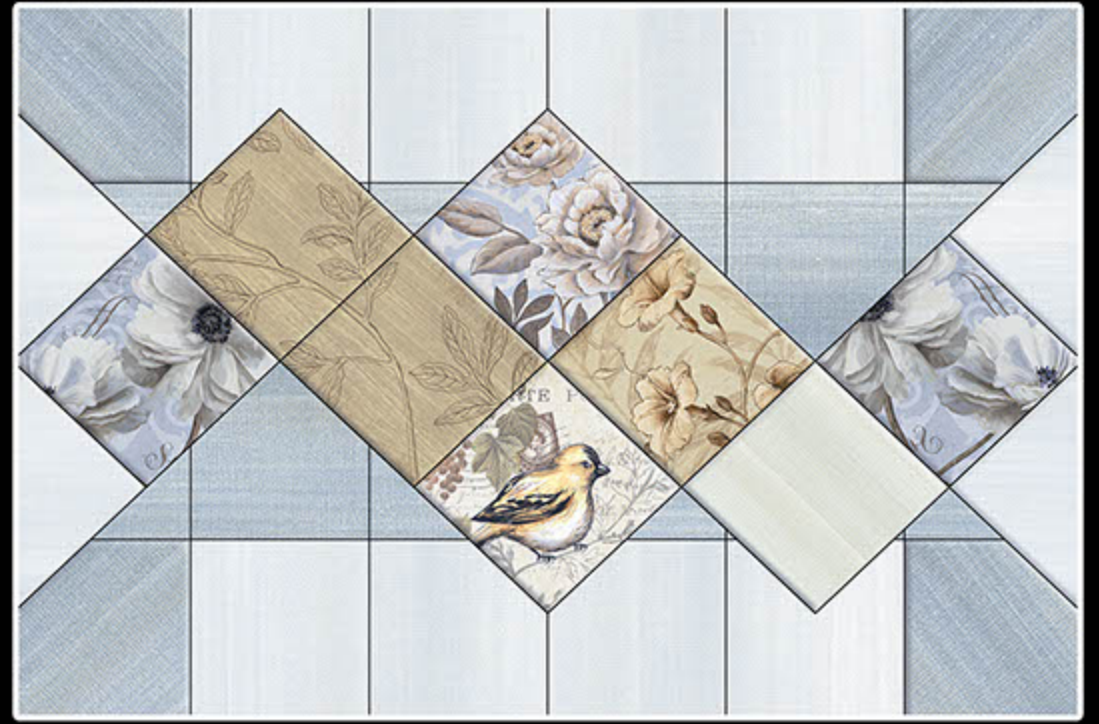

Look no further for elegance as you unravel 300x450 mm sized tiles with versatile florid & botanic impressions that add to your wall shades of sophistication.

55170 LT

55170 LT

55171 LT

55170 HL 1

55170 HL 2