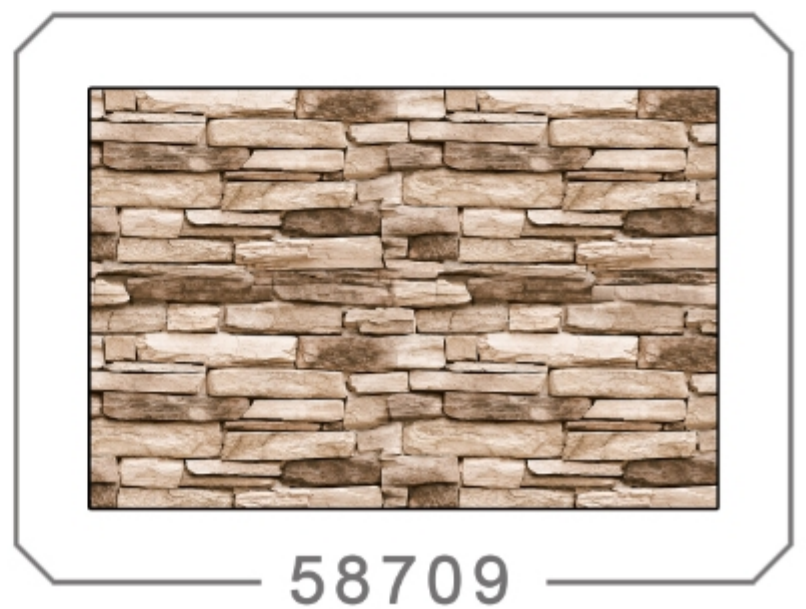

300X450 MM
SUGAR FINISH