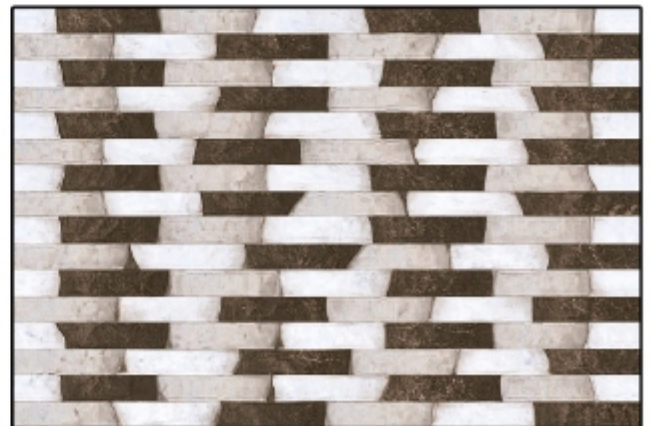

300X450 MM
SUGAR FINISH

58704

58705